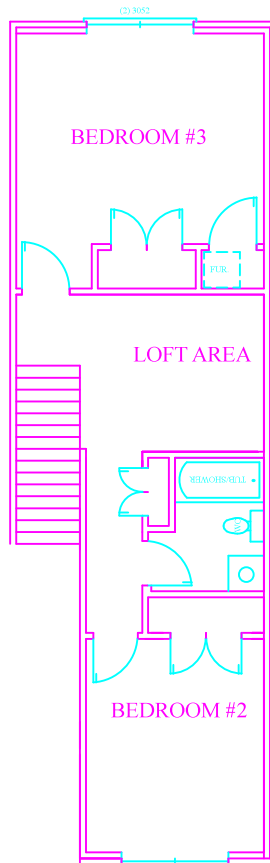

**BEDROOM #2/LOFT AND BATH 360 SQUARE FEET**

**BEDROOM #2 & #3/LOFT/BATH 595 SQUARE FEET**

**\*ALL SQUARE FOOTAGE IS FOR SLAB HOMES**